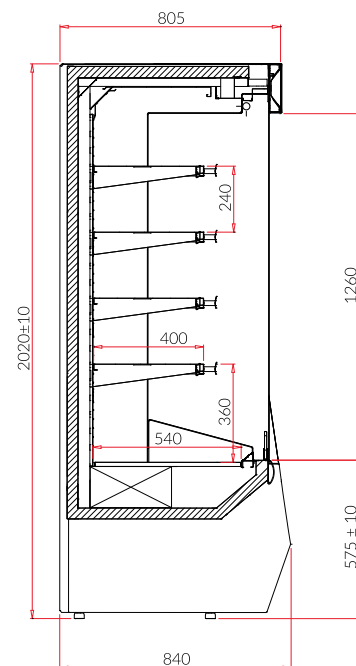

Wall Cabinets - I-Timor

I-Timor*

Technical parameters:

Model	Dimension (ext.) H x W x D [mm]	Display surface [m ²]	Shelves with low base	Power Consumption [kWh/24h]	Weight [kg]
I-Timor 1.0	2020 x 1020 x 840	2,00	5	10,50	175
I-Timor 1.3	2020 x 1330 x 840	2,60	5	12,50	220
I-Timor 1.6	2020 x 1630 x 840	3,30	5	16,50	235
I-Timor 1.9	2020 x 1940 x 840	3,90	5	19,70	280
I-Timor 2.5	2020 x 2560 x 840	5,30	5	25,40	340

* - Picture above presents unit with either some or all available extras. Please note that the look of basic version of cabinet, or one of your choice, may vary from presented.

Wall Cabinets - I-Timor

Description:

- temperature range +2 / +8°C
- preferred ambient temperature +16 / +25°C
- power supply 230V / 50Hz
- internal condensing unit
- ecological polyurethane insulation
- base and front panels made of power coated steel - white colour
- top panel made of perspex with LED illumination - choice of colours
- interior and shelves in white colour
- adjustable shelves
- 4 shelf levels
- interior top LED lighting - white
- price strips - choice of colours
- electronic control with digital temperature display
- automatic defrost
- night blind - manual
- plastic bumper - choice of colours
- ABS side walls with glass - choice of colours
- 1 year full warranty service and after warranty service provided