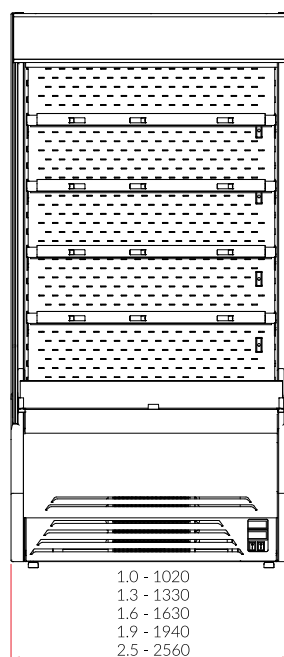

Wall Cabinets - I-Timor

I-Timor*

Technical parameters:

Model	Dimension (ext.) H x W x D [mm]	Display surface [m ²]	Shelves with low base	Power Consumption [kWh/24h]	Weight [kg]
I-Timor 1.0	2020 x 1020 x 840	2,00	5	10,50	175
I-Timor 1.3	2020 x 1330 x 840	2,60	5	12,50	220
I-Timor 1.6	2020 x 1630 x 840	3,30	5	16,50	235
I-Timor 1.9	2020 x 1940 x 840	3,90	5	19,70	280
I-Timor 2.5	2020 x 2560 x 840	5,30	5	25,40	340

* - Picture above presents unit with either some or all available extras. Please note that the look of basic version of cabinet, or one of your choice, may vary from presented.

Wall Cabinets - I-Timor

Description: