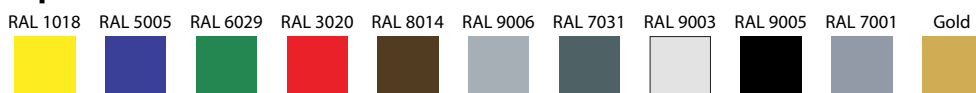

I-Timor*

Available options:

- front panel colour - optional colours
- base colour - optional colours
- front made of stainless steel
- base made of stainless steel
- top panel made of powder coated steel - optional colours
- top panel made of stainless steel
- interior and shelves made of stainless steel
- interior and shelves made of acid resistant stainless steel
- top mirror instead of top shelf level
- mirrors in side walls
- LED lights under each shelf
- meat hooks instead of 2 upper shelves
- shelf edge risers
- automatic condensate evaporation
- defrost heaters in evaporator

Choice of colours:

Optional colours:

* - Picture above presents unit with either some or all available extras. Please note that the look of basic version of cabinet, or one of your choice, may vary from presented.